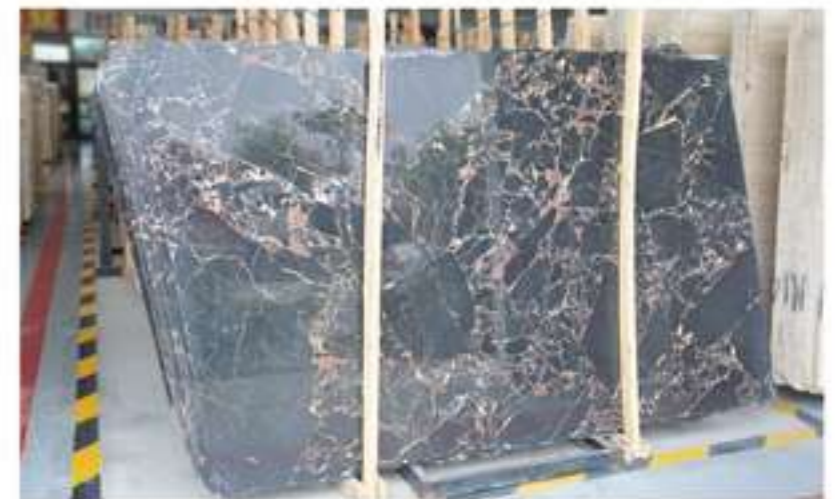

G大板车间 GANGSAW SLABS WORKSHOP

公司长年备有大量的各类大理石、花岗岩荒料和大板、随时可供客人选择来自不同国家及各种色泽优质的大板产品。

The company always keep kinds of marble, granite tiles and slabs in stock for the clients needs all the time based on different products and colours.