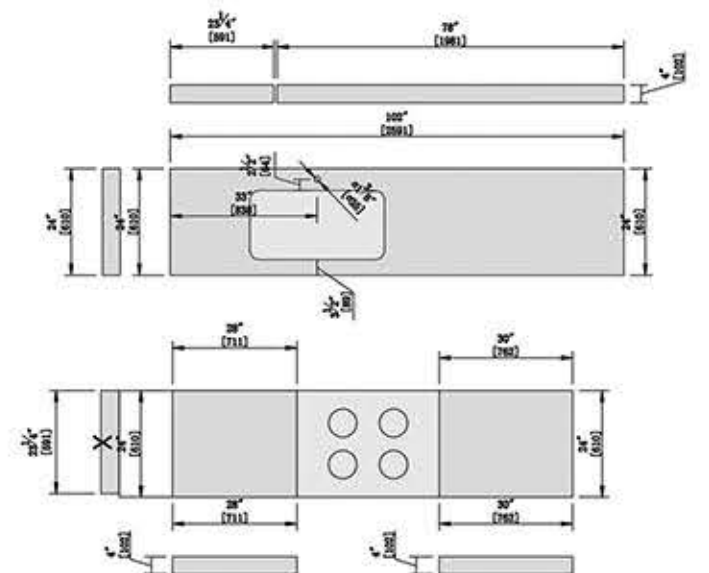

YEYANG can make your projects with estimation prices and drawings within 2-12 hours by our 4 experts on this.

EDGE
PROCESSING

台面边加工

POPULAR EDGES

1" Bevel

Bevel T&B

Demi Bullnose

Full Bullnose