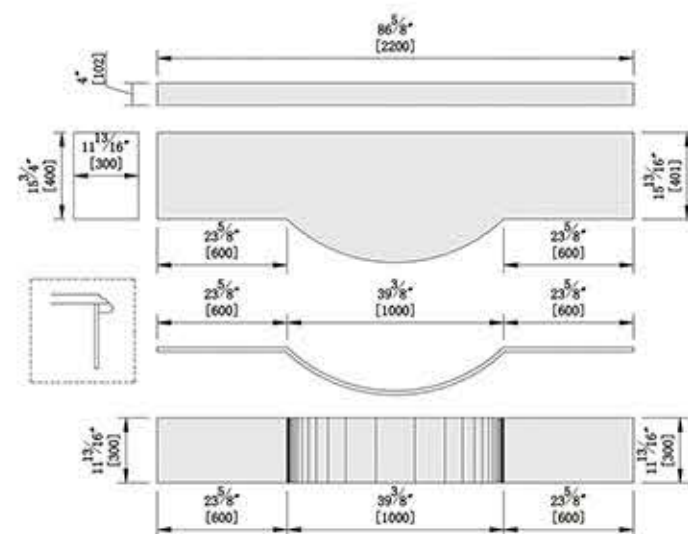

YEYANG can make your projects with estimation prices and drawings within 2-12 hours by our 4 experts on this.

EDGE
PROCESSING

台面边加工

POPULAR EDGES

1" Bevel

Bevel T&B

Demi Bullnose

Full Bullnose