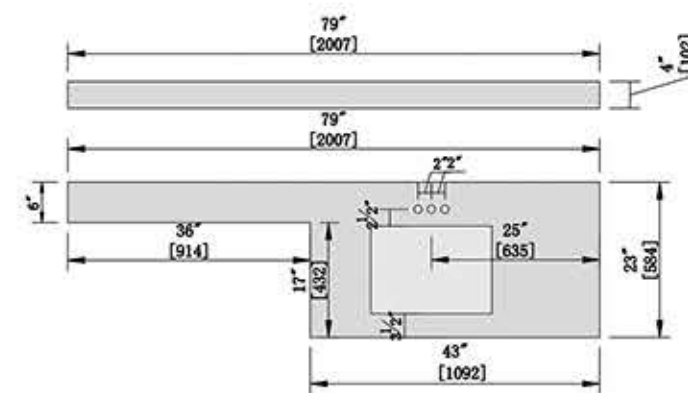

YEYANG can make your projects with estimation prices and drawings within 2-12 hours by our 4 experts on this.

EDGE
PROCESSING

台面边加工

POPULAR EDGES

1" Bevel

Bevel T&B

Demi Bullnose

Full Bullnose