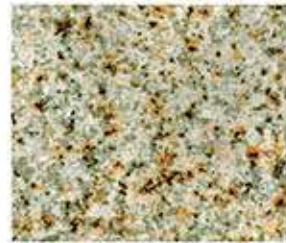

Sunset Gold